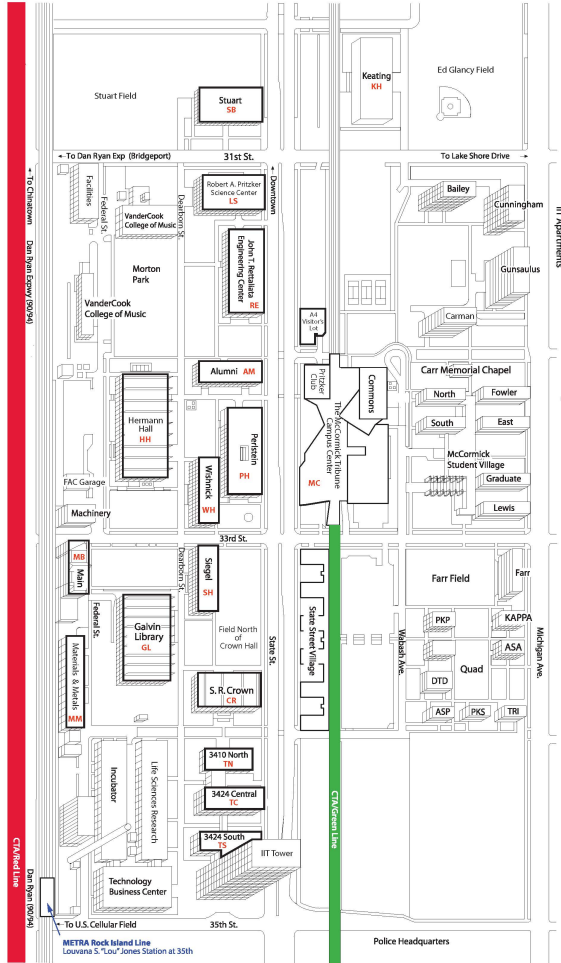

CAMPUS OVERVIEW

Mies Campus