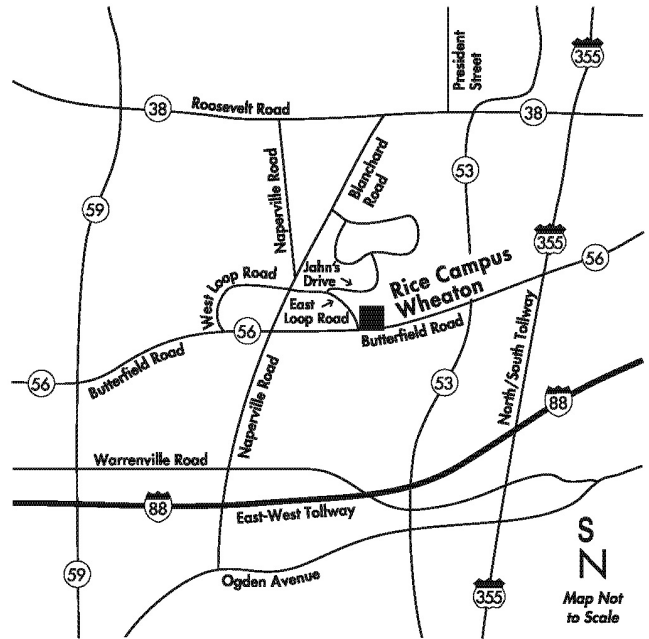

Rice Campus