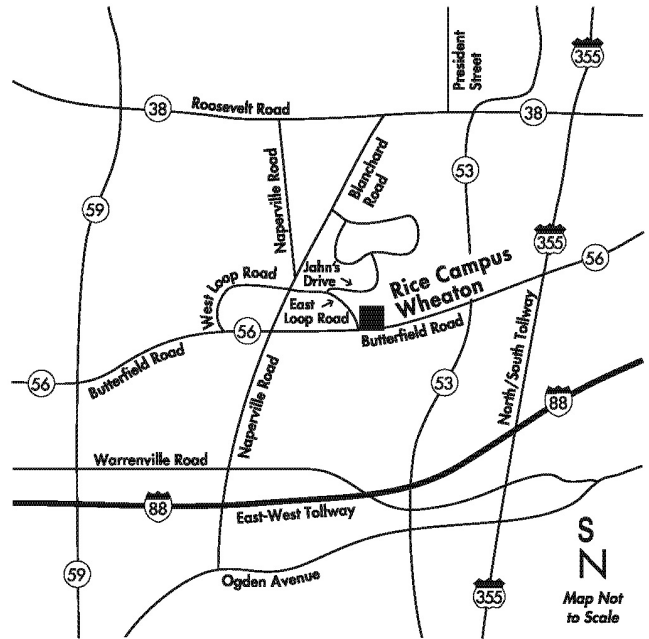

## Directions

#### Automobile

**From North:** Dan Ryan Expressway east to 31st Street exit, continue south to 33rd Street, turn left (east). Metered parking is located along Federal Street north and south of 33rd Street, and in the Visitor's Parking Lot (Lot A4) at 32nd Street and State Street, on the east side of State Street.

**From South:** Dan Ryan Expressway west to 35th Street exit, continue north to 33rd Street, turn right (east). Metered parking is located along Federal Street north and south of 33rd Street, and in the Visitor's Parking Lot (Lot A4) located at 32nd Street and State Street, on the east side of State Street.

**From Lake Shore Drive:** Exit at 31st Street, go inland (west) to State Street, turn left (south). Metered parking is available in the Visitor's Parking Lot (Lot A4) located at 32nd Street and State Street, on the east side of State Street.