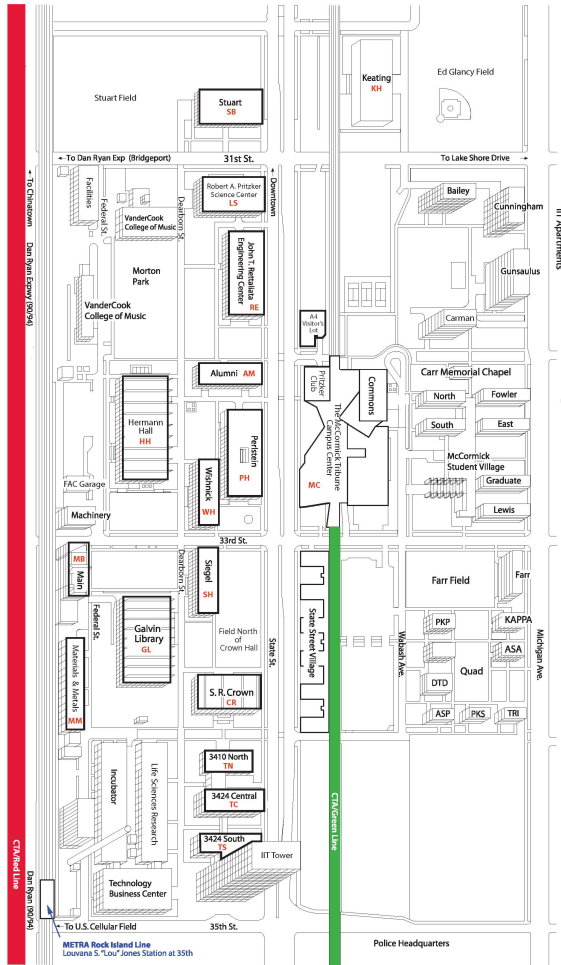

CAMPUS OVERVIEW

Mies Campus